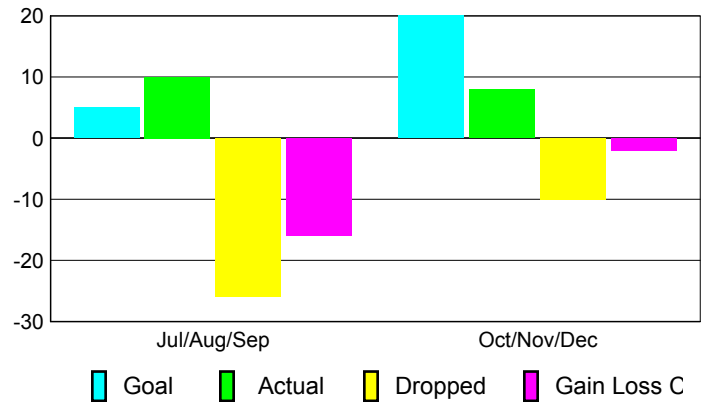

GMT: **DANA M BIGGS**

Location: **MONTANA**

GMT CA: **1**

CLUBS

**Club Results
2010-2011**

**Clubs
2009-2010**

Month	New Club Goal	Actual New Clubs	Actual Dropped Clubs	Gain/Loss of Clubs	Gain/Loss of Clubs
Jul/Aug/Sep	0	0	0	0	0
Oct/Nov/Dec	1	0	0	0	0
Totals	1	0	0	0	0

Club Results 2010-2011

Goal, New, Dropped, Gain/Loss

MEMBERSHIP

**Membership Results
2010-2011**

**Membership
2009-2010**

Month	Net Memb Goal	Actual New Memb	Actual Dropped Memb	Gain/Loss of Memb	Gain/Loss of Memb
Jul/Aug/Sep	5	10	-26	-16	-14
Oct/Nov/Dec	20	8	-10	-2	-12
Totals	25	18	-36	-18	-26

Membership Results 2010-2011

Goal, New, Dropped, Gain/Loss

Comparison of Club Gain/Loss

Current Year Compared to the Previous Year

Comparison of Membership Gain/Loss

Current Year Compared to the Previous Year