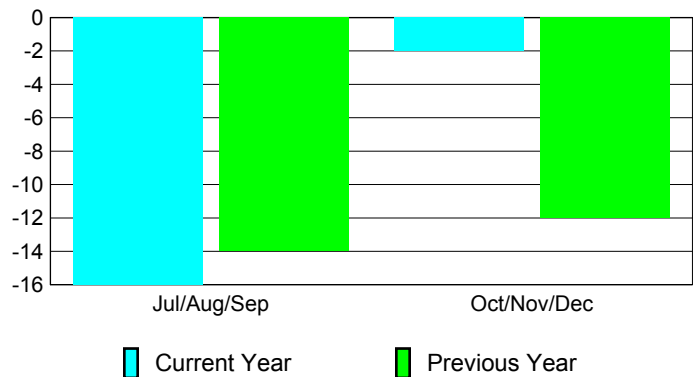

Club Results 2010-2011

Goal, New, Dropped, Gain/Loss

MEMBERSHIP

**Membership Results
2010-2011**

**Membership
2009-2010**

Month	Net Memb Goal	Actual New Memb	Actual Dropped Memb	Gain/Loss of Memb	Gain/Loss of Memb
Jul/Aug/Sep	5	10	-26	-16	-14
Oct/Nov/Dec	20	8	-10	-2	-12
Totals	25	18	-36	-18	-26

Membership Results 2010-2011

Goal, New, Dropped, Gain/Loss

Comparison of Club Gain/Loss

Current Year Compared to the Previous Year

Comparison of Membership Gain/Loss

Current Year Compared to the Previous Year

YTD Status Quo Clubs 2010-2011

Status Quo Clubs Compared to Status Quo Members

Gender Comparison 2010-2011