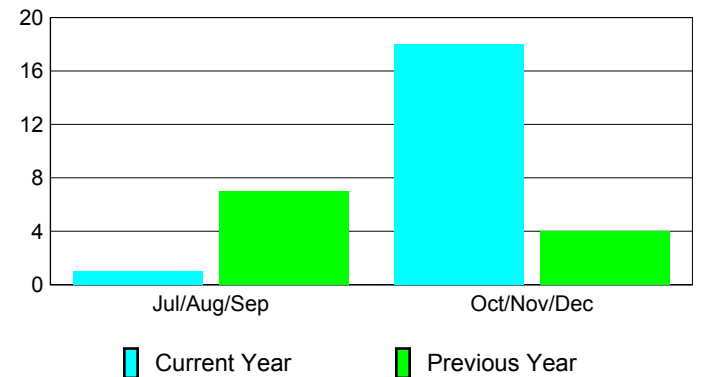

Comparison of Membership Gain/Loss

Current Year Compared to the Previous Year