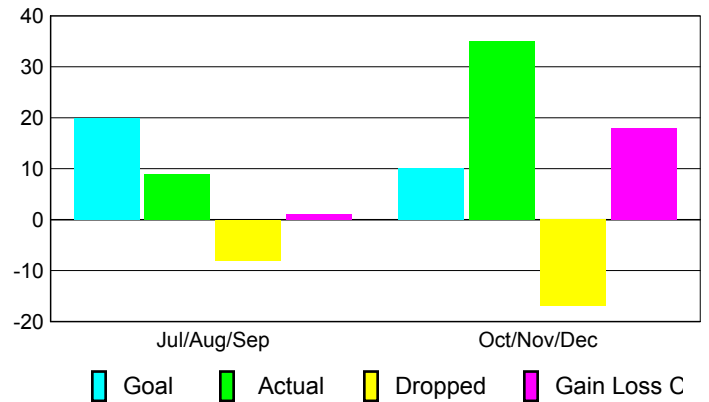

Membership Results 2010-2011

Goal, New, Dropped, Gain/Loss