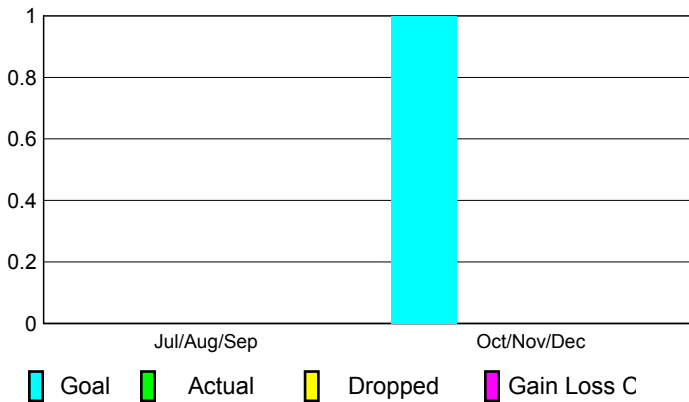

GMT: **DANA M BIGGS**

Location: **MONTANA**

GMT CA: **1**

CLUBS

**Club Results
2010-2011**

**Clubs
2009-2010**

Month	New Club Goal	Actual New Clubs	Actual Dropped Clubs	Gain/Loss of Clubs	Gain/Loss of Clubs
Jul/Aug/Sep	0	0	0	0	0
Oct/Nov/Dec	1	0	0	0	0
Totals	1	0	0	0	0

Club Results 2010-2011

Goal, New, Dropped, Gain/Loss

MEMBERSHIP

**Membership Results
2010-2011**

**Membership
2009-2010**

Month	Net Memb Goal	Actual New Memb	Actual Dropped Memb	Gain/Loss of Memb	Gain/Loss of Memb
Jul/Aug/Sep	5	10	-26	-16	-14
Oct/Nov/Dec	20	8	-10	-2	-12
Totals	25	18	-36	-18	-26