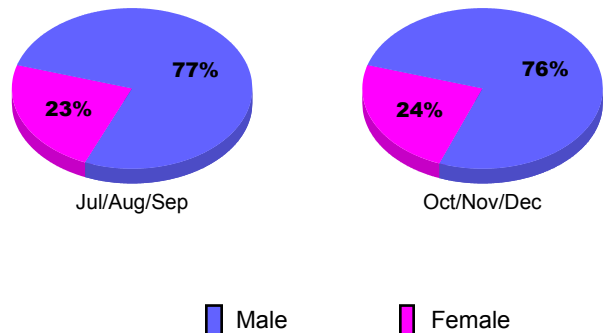

Gender Comparison 2010-2011